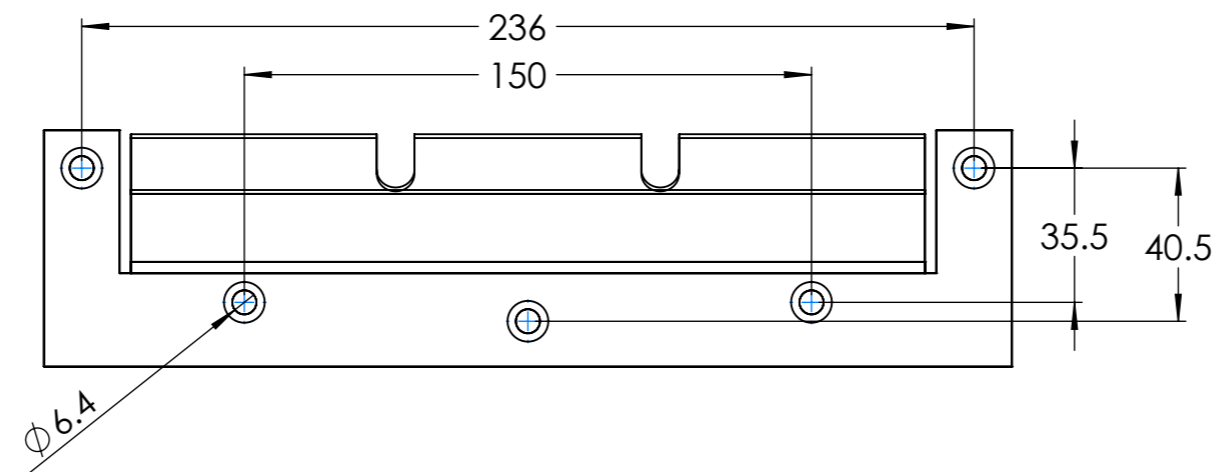

6	7	8
48V/5000VA Fan in top		
QUA485021011	Quattro 48/5000/70-100/100-S 230V VE.Bus	

Dimensions in mm

**victron energy**  
BLUE POWER