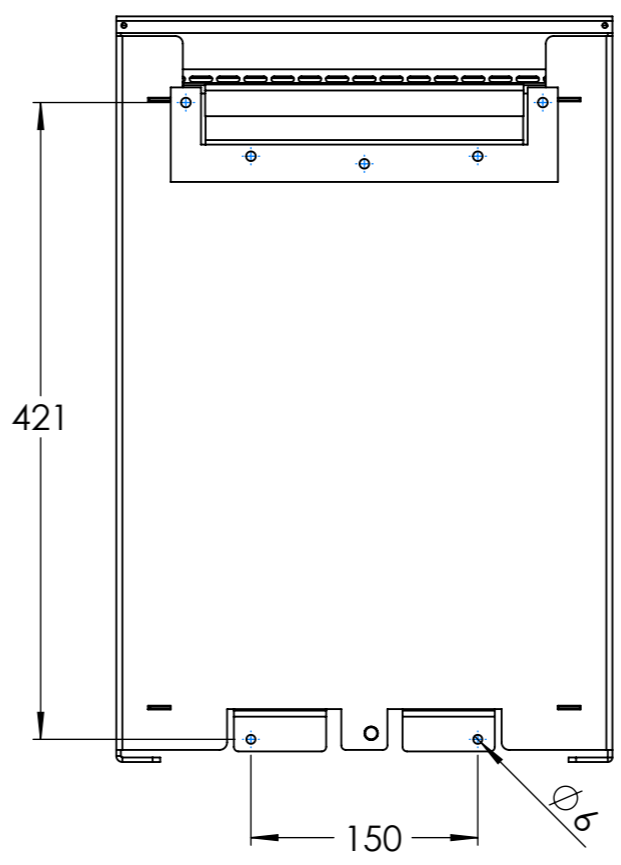

6	7	8
48V/5000VA Fan in top		
QUA485021011	Quattro 48/5000/70-100/100-S 230V VE.Bus	

Dimensions in mm

**victron energy**  
BLUE POWER