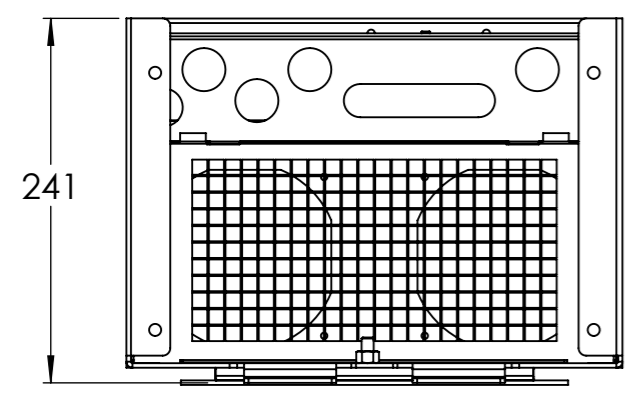

6	7	8
48V/5000VA Fan in top		
QUA485021011	Quattro 48/5000/70-100/100-S 230V VE.Bus	

Dimensions in mm

**victron energy**  
BLUE POWER