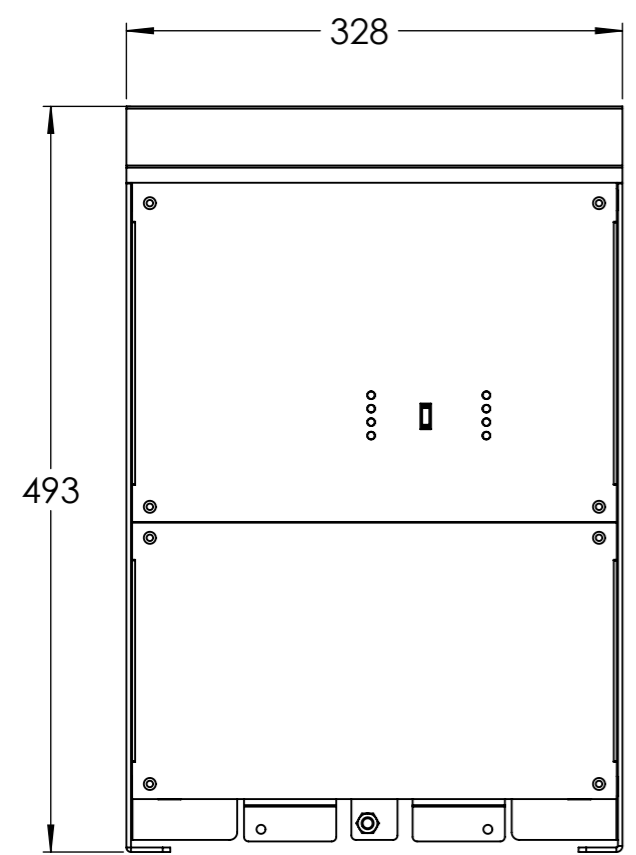

6	7	8
48V/5000VA Fan in top		
QUA485021011	Quattro 48/5000/70-100/100-S 230V VE.Bus	

Dimensions in mm

**victron energy**  
BLUE POWER